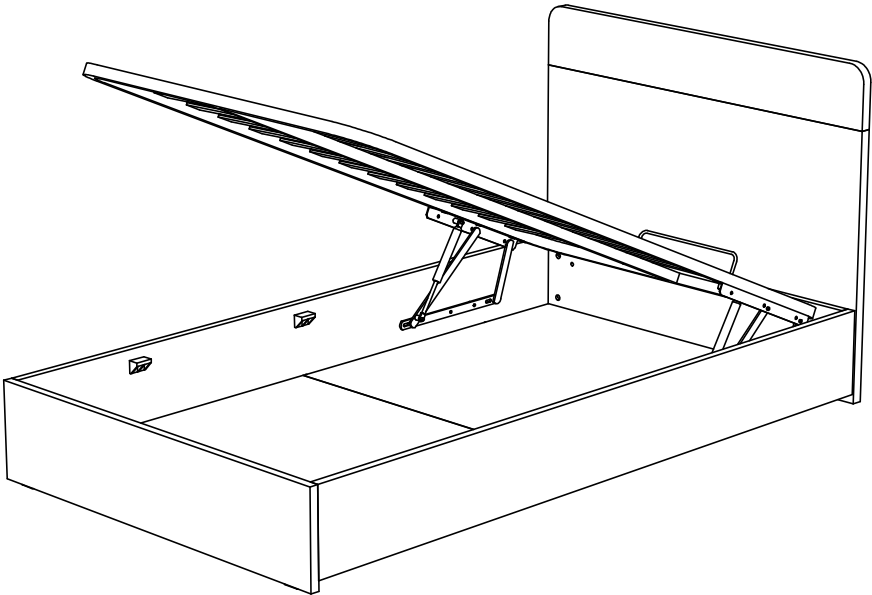

# PLAY KIDS

cama elevatória

lit coffre

lift-up bed

cama canapé

**110cm**

25'

x2