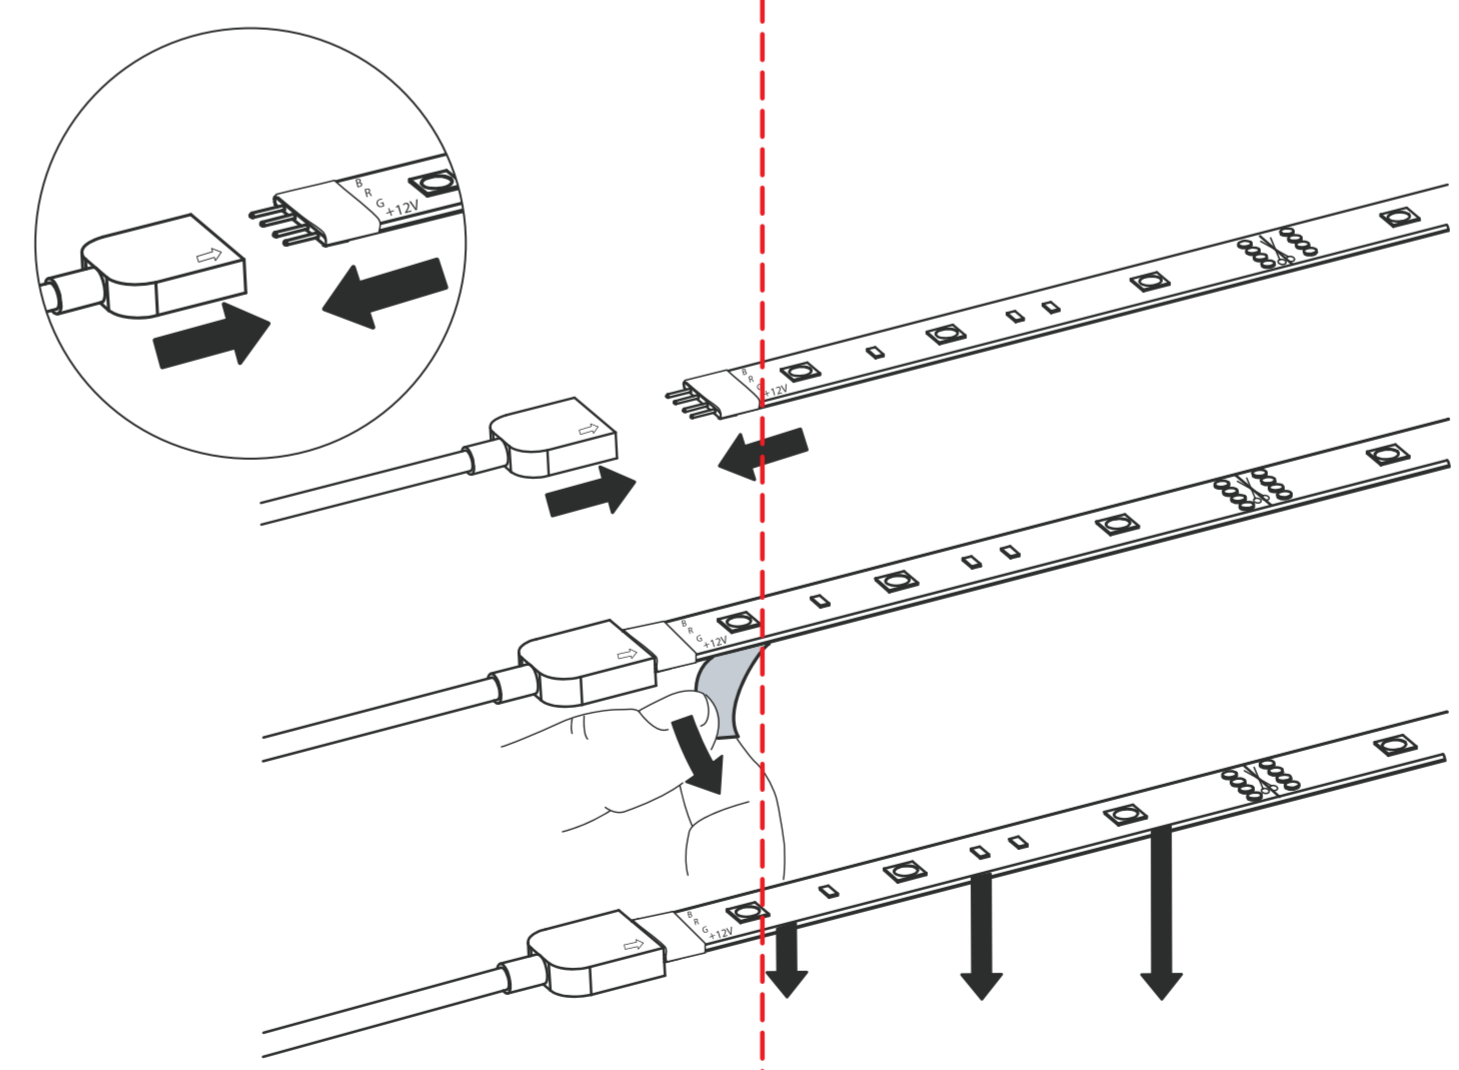

148 mm

525 mm

105 mm

105 mm

105 mm

105 mm

105 mm

EGLO  
LEDSTRIPES

EGLO Leuchten GmbH,  
Heiligkreuz 22, 6136 Pill, A  
Made in China  
www.eglo.com

Art.-Nr. 13532  
x = 3m, y = 1cm

Art.-Nr. 13533  
X = 6m, y = 1cm

封底

5

6

7